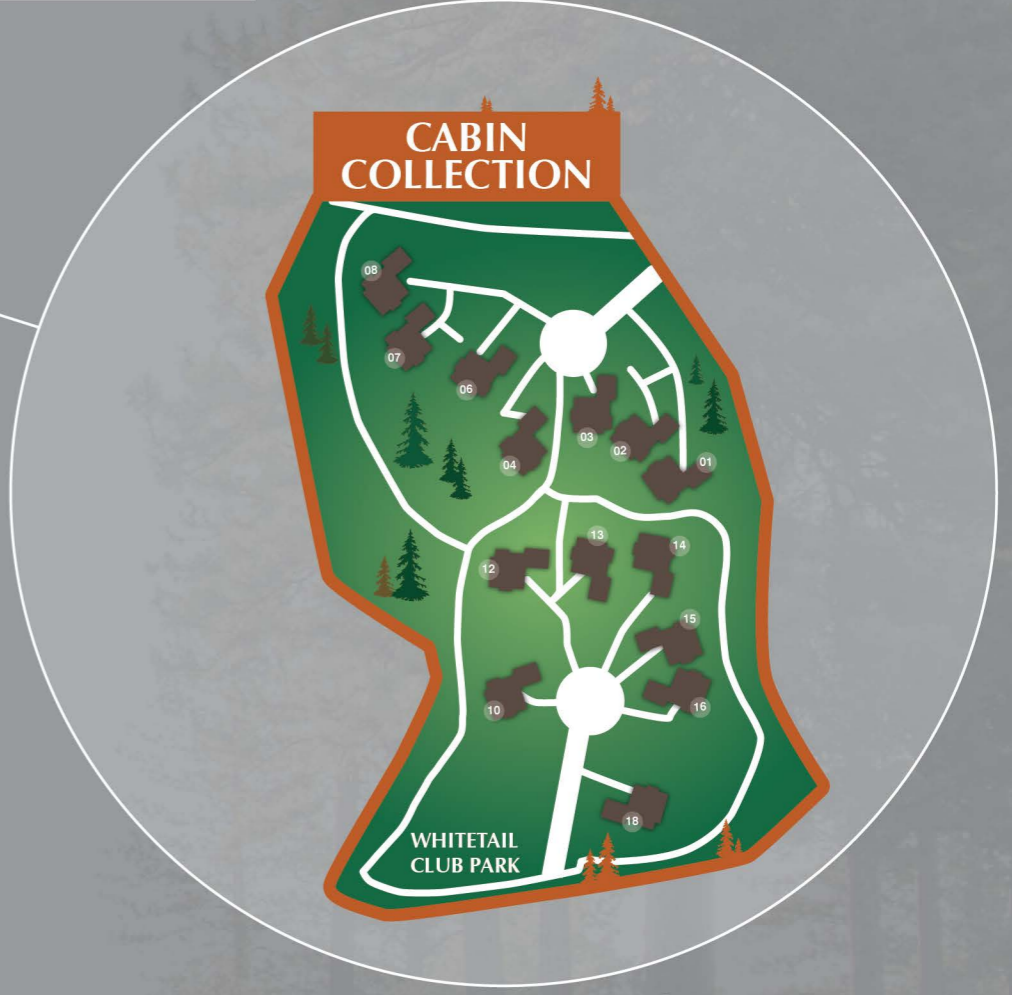

welcome HOME

W. LAKE STREET ENTRANCE

BRUNDAGE SKI RESORT (8 MILES)

PONDEROSA STATE PARK

PAYETTE LAKE

THE CLUBHOUSE

CAMP CHARLIE

THE COVE

WHITETAIL CLUB MARINA

SHORE LODGE

SALES CENTER

TO MCCALL

BOYDSTUN STREET ENTRANCE

CABIN COLLECTION

WHITETAIL CLUB PARK

Whitetail
MCCALL, IDAHO