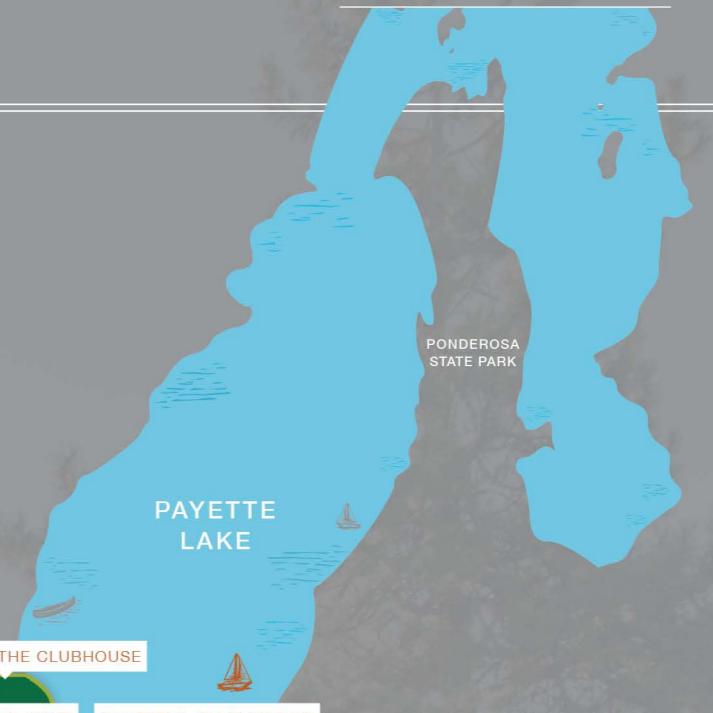

welcome HOME

W. LAKE STREET ENTRANCE

BRUNDAGE SKI RESORT (8 MILES)

PONDEROSA STATE PARK

PAYETTE LAKE

THE CLUBHOUSE

CAMP CHARLIE

THE COVE

WHITETAIL CLUB MARINA

SHORE LODGE

SALES CENTER

TO MCCALL

BOYDSTUN STREET ENTRANCE

CABIN COLLECTION

WHITETAIL CLUB PARK

Whitetail
MCCALL, IDAHO