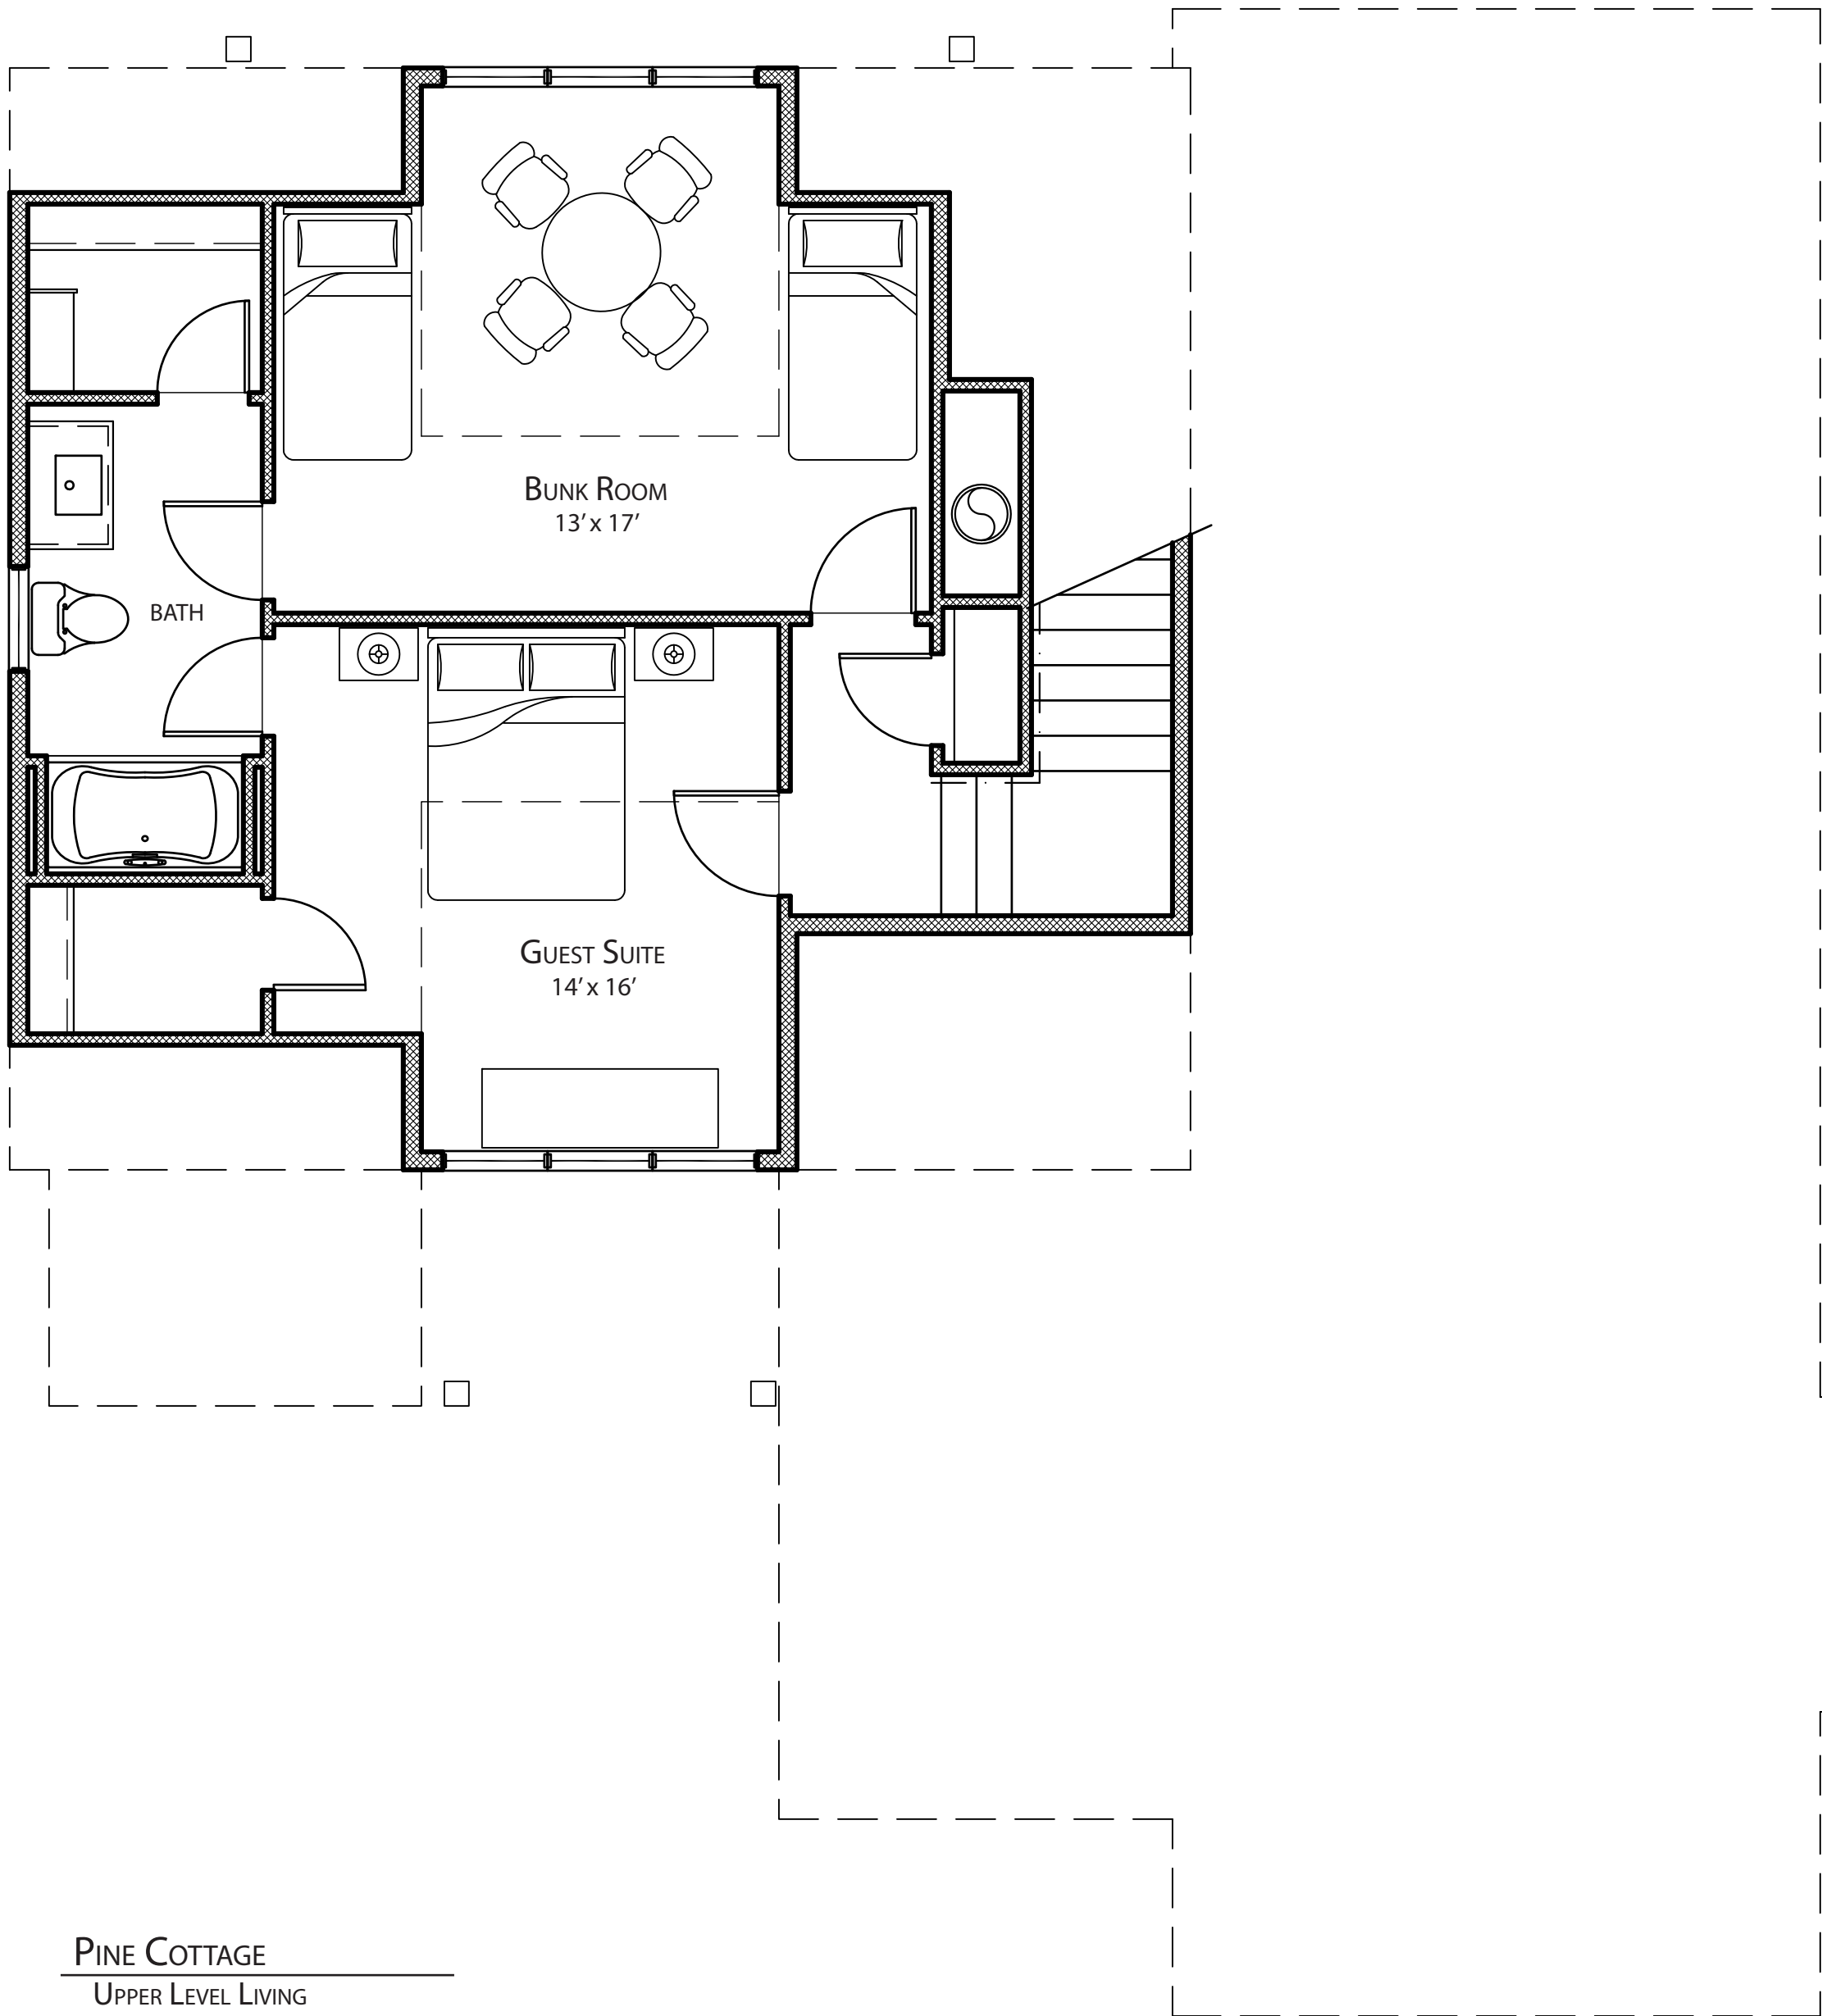

PINE COTTAGE
 MAIN LEVEL LIVING
 1,369 SF FINISHED
 535 SF GARAGE

PINE COTTAGE
UPPER LEVEL LIVING
590 SF FINISHED