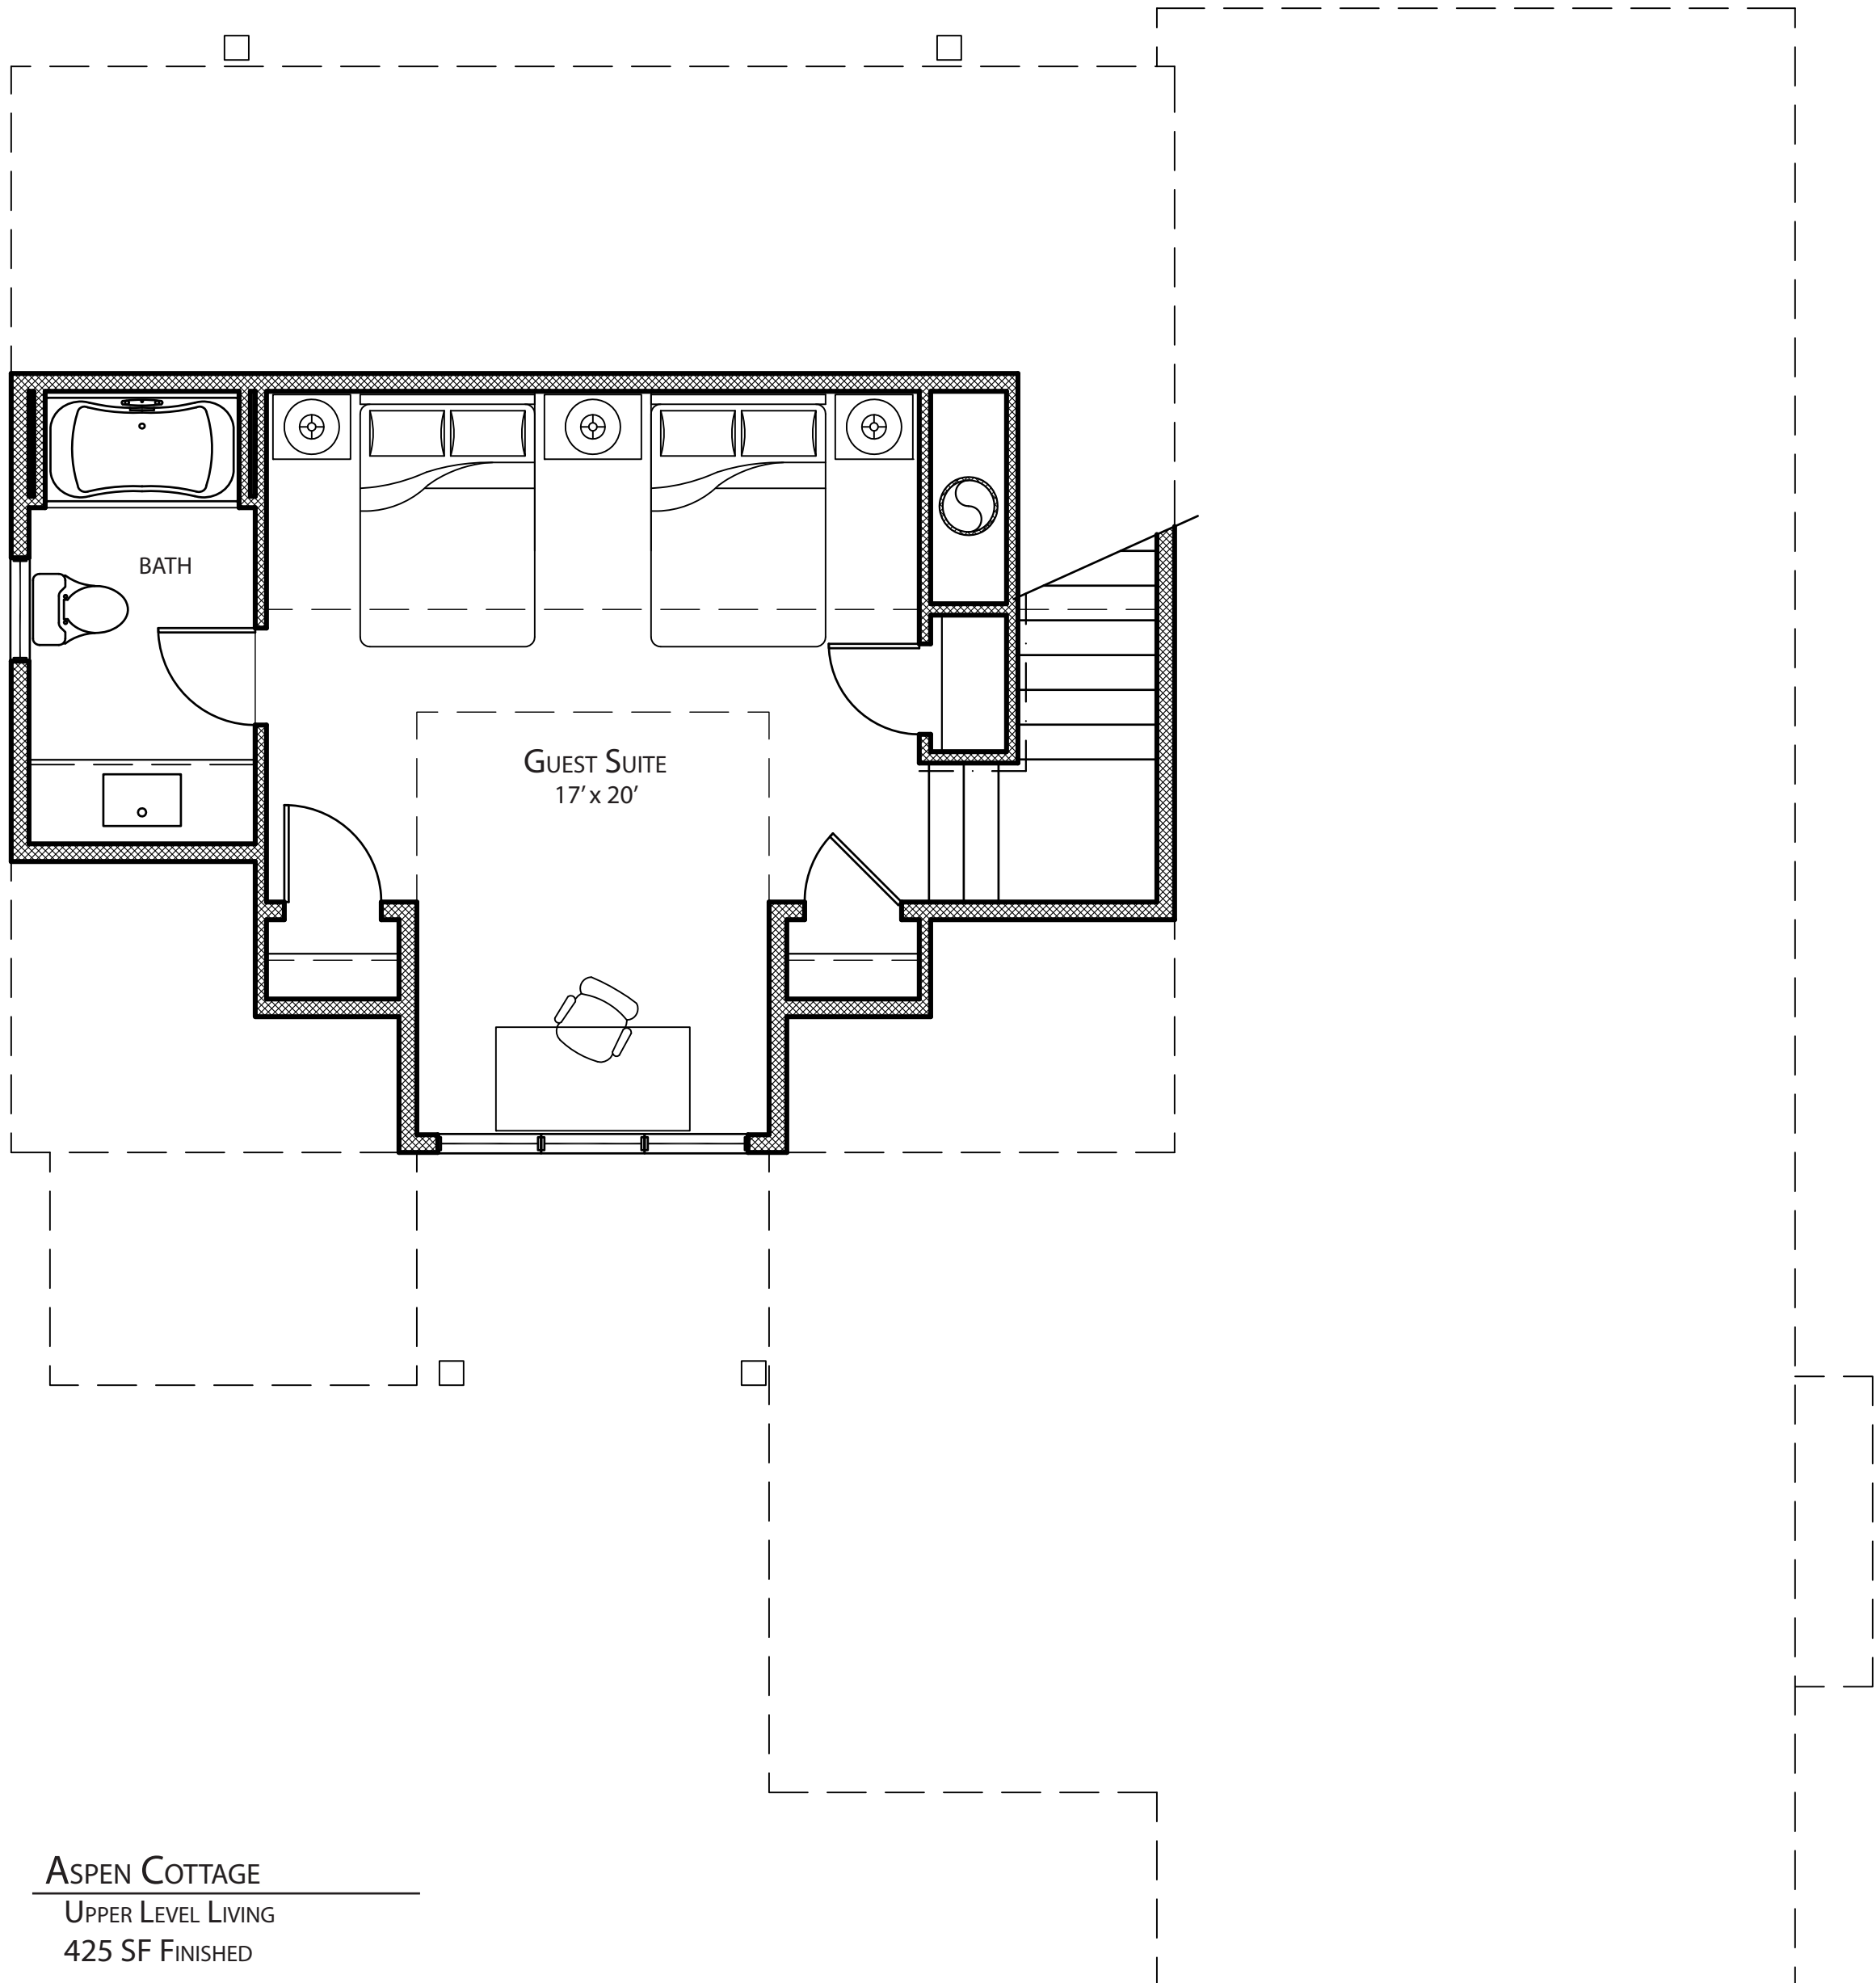

ASPEN COTTAGE
 MAIN LEVEL LIVING
 1,369 SF FINISHED
 535 SF GARAGE

ASPEN COTTAGE
UPPER LEVEL LIVING
425 SF FINISHED